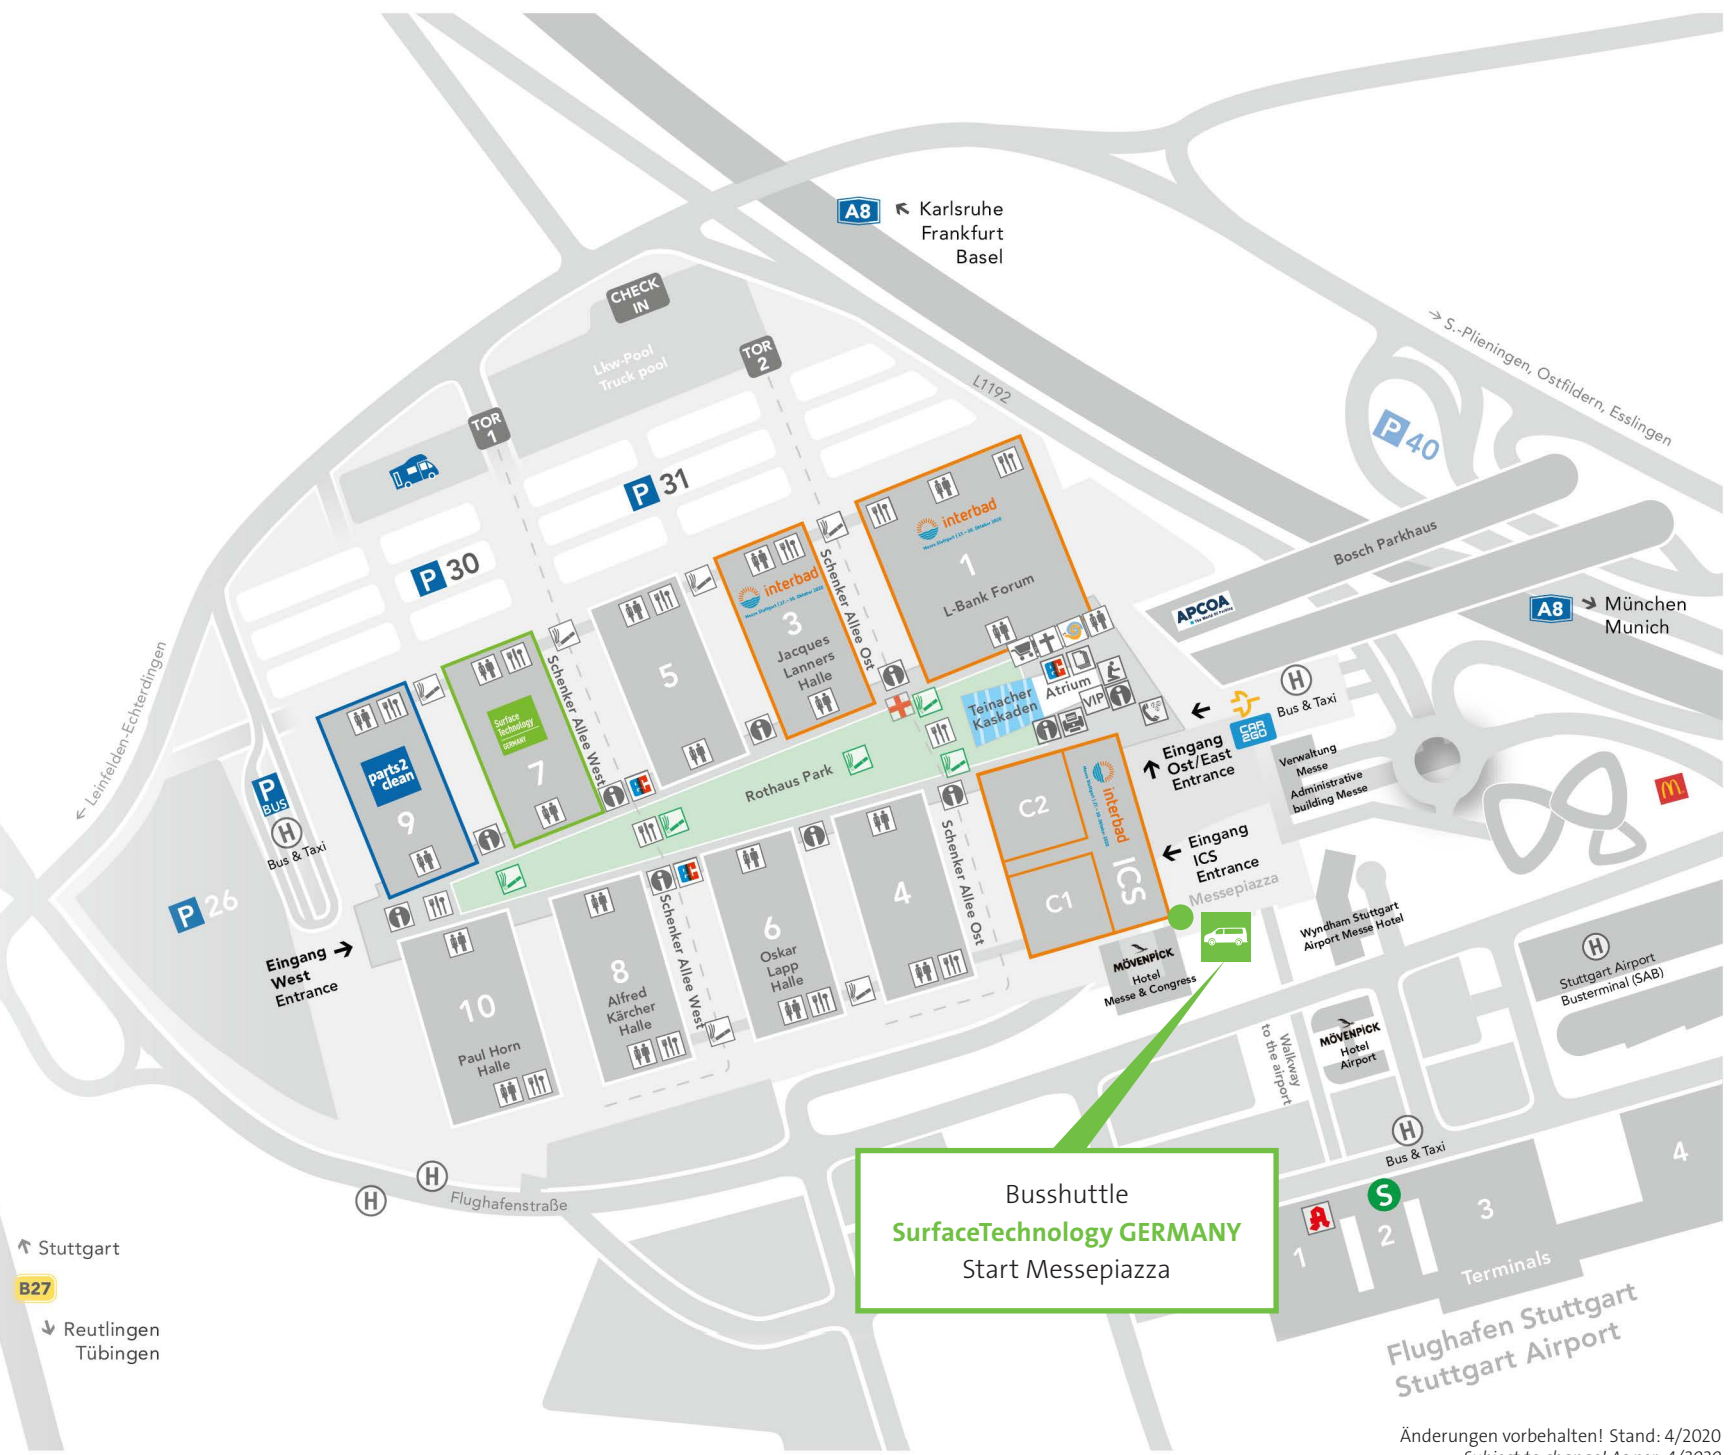

Geländeübersicht Site overview

27. – 29.10.2020

-  Information
-  Presse
Press
-  Kinderbetreuung
Kindergarten
-  EC-Geldautomat
Electronic cash
-  Lounge
-  Restaurant, Café, Bistro
Restaurant, café, bistro
-  WC
-  Erste Hilfe
First aid
-  Münztelefon
Coin-operated telephone
-  Raucherzone
Smoking area
-  Forum der Kirchen
Forum of churches
-  Raum der Stille
Quiet room
-  Messeshop
Trade fair shop
-  Service Center, Business Center
Service center, business center
-  Apotheke im Flughafen
Pharmacy at the airport
-  Haltestelle Bus
Bus stop
-  EnBW Stromtankstelle
EnBW charging stations for electric vehicles
-  car2go Stellplätze
car2go parking spaces
-  Haltestelle S2, S3
Suburban train station S2, S3
-  Parkplatz
Car park
-  Wohnmobil Stellplatz
RV parking
-  Busshuttle
SurfaceTechnology GERMANY

Busshuttle
SurfaceTechnology GERMANY
Start Messepiazza